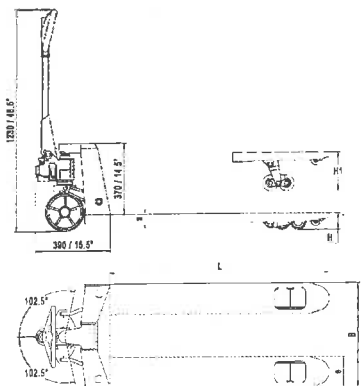

Model AC series **hand pallet truck** 

 **AC-LOW-35**

 **AC-LOW-51**

Low-profile Pallet Truck (51MM/35MM)

1KG=2.2LB 1INCH=25.4MM

Item/Type		AC-Low-51mm	AC-Supper Low
Capacity Q	kg	1500	1000
Min. fork height h	mm	51	35
Max. fork height h ₁	mm	165	90
Steering wheel	mm	φ 180x50	φ 160x50
Load roller Single	mm	φ 50x93	
Load roller Tandem	mm	φ 50x70	φ 34x58
Size of fork e'e	mm	180x37	180x30
Width overall forka B	mm	540/685/838	530/685
Fork length l	mm	1150/1220	1120